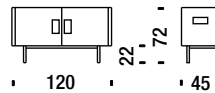

Flightcase F35

White

Blackboard

White Concrete

Electric Blue

Flightcase F36

White

Blackboard

White Concrete

Total Flightcase 120x45x72

Total Flightcase 120x45x72

DL0F35

0,5m³ 40Kg

€

Total Flightcase 180x45x72

Total Flightcase 180x45x72