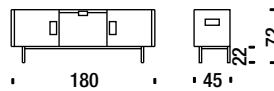

Total Flightcase 180x45x72

Total Flightcase 180x45x72

DL0F36

0,7m³ 59Kg